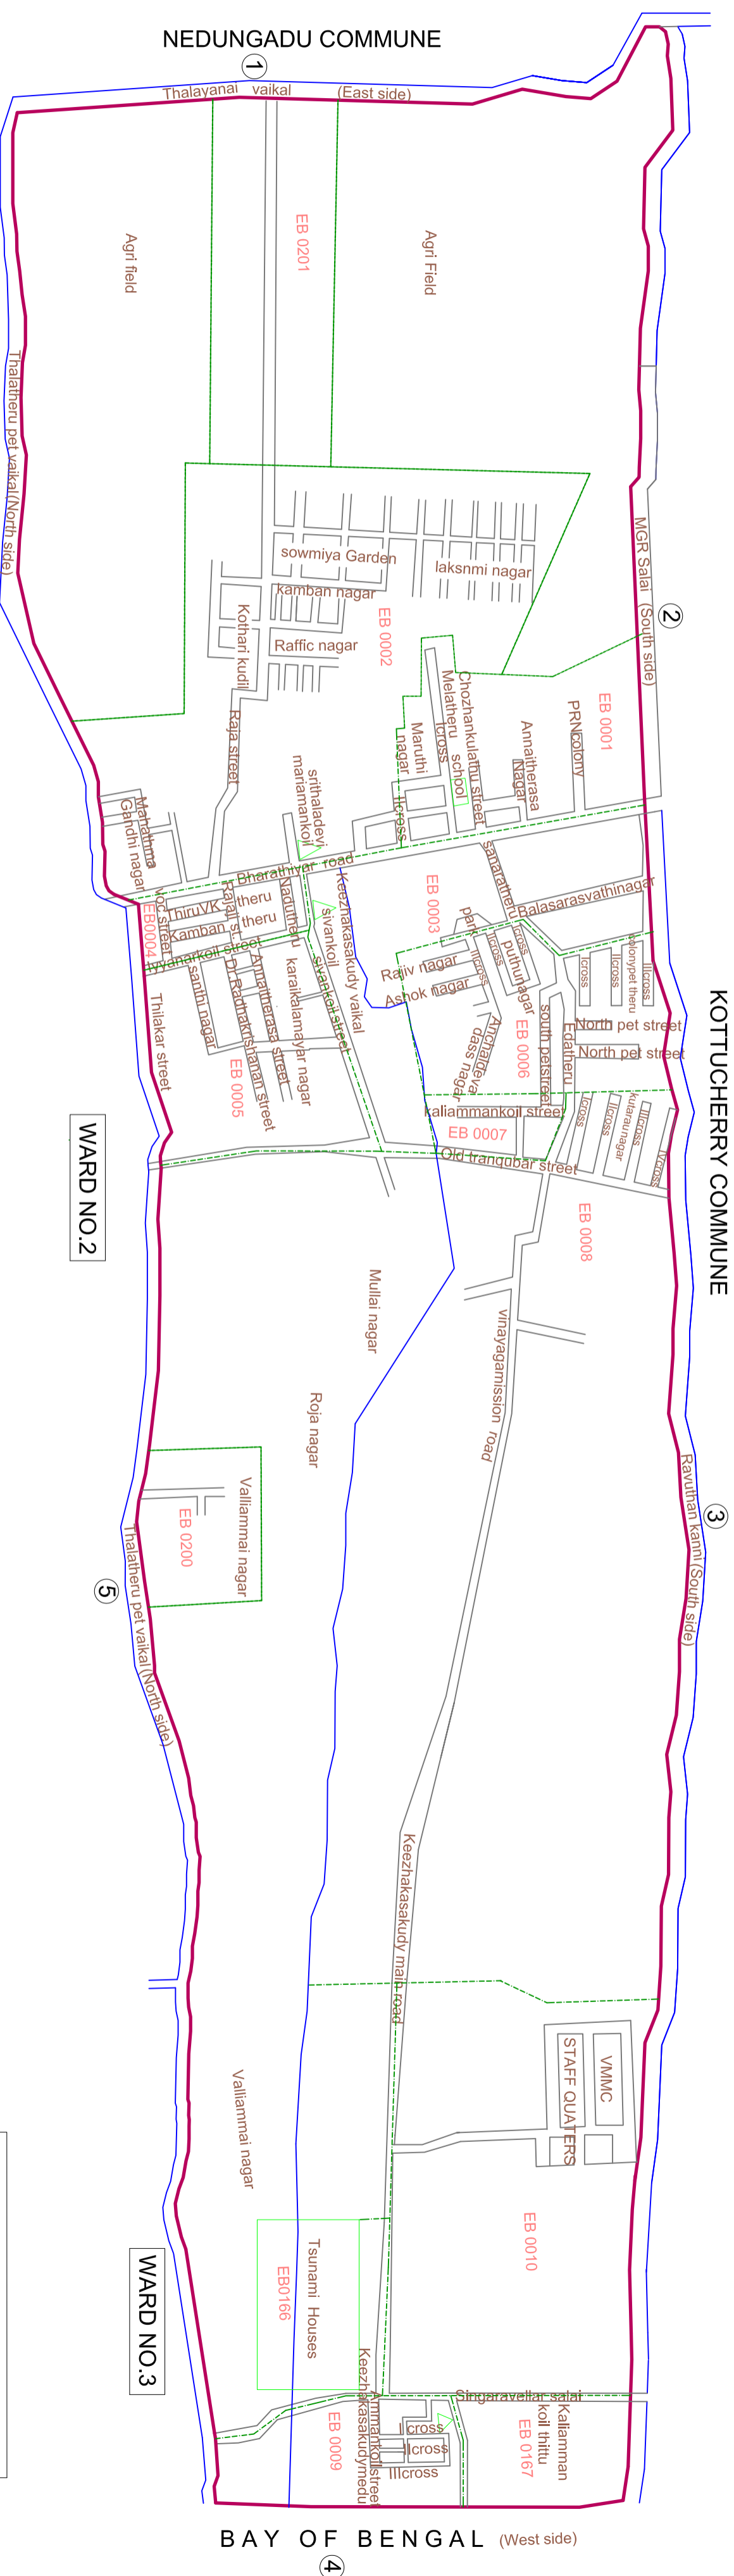

**KARAIKAL MUNICIPALITY**  
**DELIMITATION OF MUNICIPAL WARDS-2014**

**DRAFT WARD MAP**

**WARD NO 1.KEEZHAKASAKUDY**

**POPULATION:-5767(As per 2011 census)**

**LIST OF WARD BOUNDARY**

B.No.	BOUNDARIES
①	Thalayanai vaikal (East side) From Thalathirupet vaikal to M.G.R Salai
②	M.G.R Salai (South side) From Thalayanai vaikal to Bharathiyar road
③	Ravuthan kanni (South side) From Bharathiyar road to Seashore
④	Seashore (West side) From Ravuthan kanni to Thalathirupet vaikal
⑤	Thalathirupet vaikal (North side) From Seashore to Thalayanai Vaikal

S.No.	EB No.	POPULATION
1	000100	446
2	000200	660
3	000300	499
4	000400	514
5	000500	593
6	000600	804
7	000700	227
8	000800	435
9	000900	367
10	001000	093
11	016600	620
12	016700	004
13	020000	271
14	020100	234
Total		5767

**LEGEND :-**

**Ward Boundary**

**Streets**

**Channels**

**Scale:Not to scale**